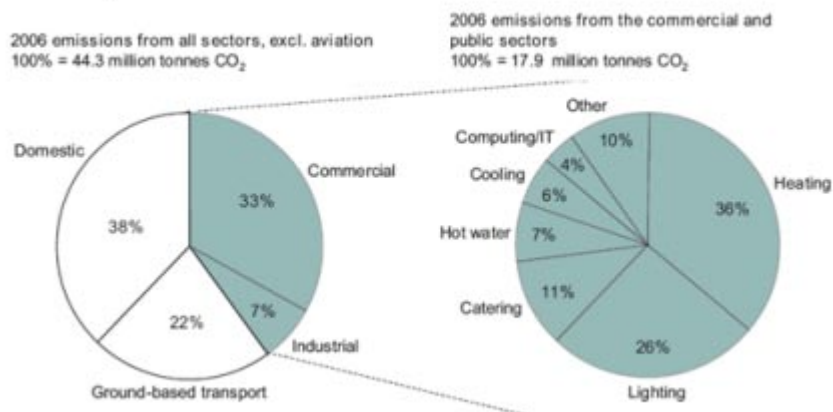

Impact of CNS's elite DALI® solution for Niagara AX™ on your Carbon Footprint and Energy Consumption

Recent studies of CO² emissions from commercial and public buildings by the Mayor of London concluded that around 62% of the total emissions are attributed to lighting and heating. Clearly this must be a big target area when considering the design of modern office space and other commercial / industrial buildings if we are going to achieve the target set by Government and advisory bodies such as CIBSE (Chartered Institute of Building Services Engineers).

2006 CO₂ emissions from the commercial and public sectors

CNS's elite DALI® for Niagara AX™ delivers entirely web based lighting solutions based around the principle of constant light control with intelligent presence detectors (multi sensors). The system will dim lighting against natural daylight levels maintaining the design level of luminance at the working plane. This strategy can achieved around 60% energy savings on typical office areas.